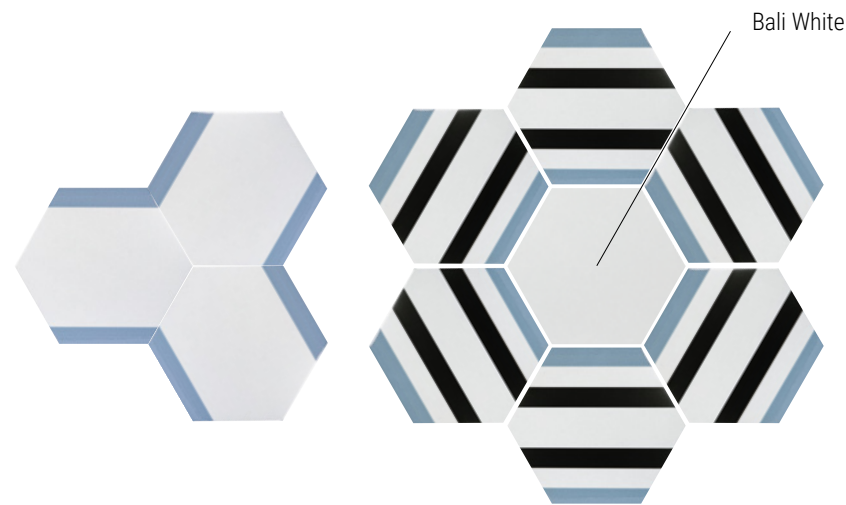

TILE INSTALLATION IDEAS